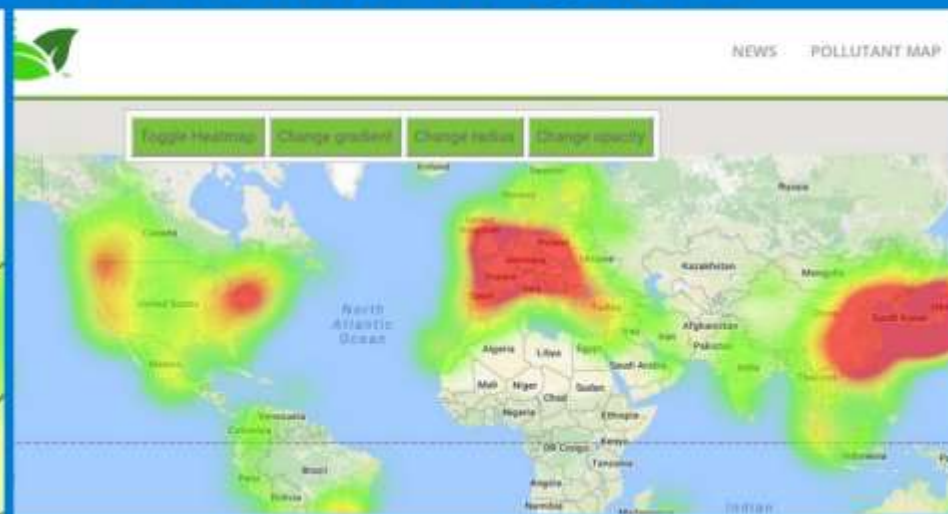

PROPRIETY DATA NETWORK