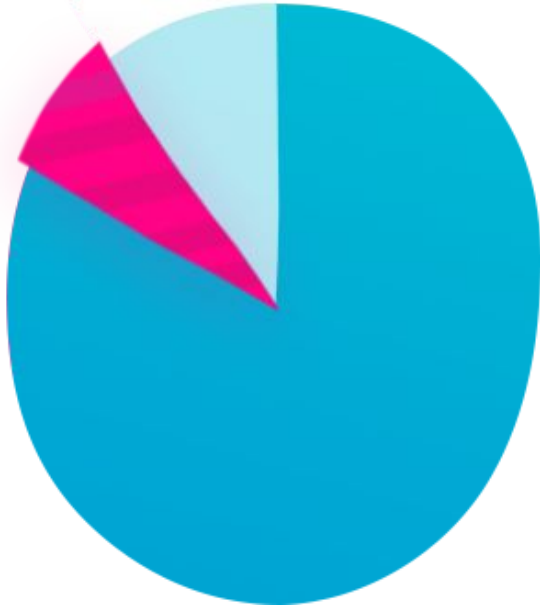

90% of US college grads donate to charity.

Only **8.2%** have donated to their college last year.