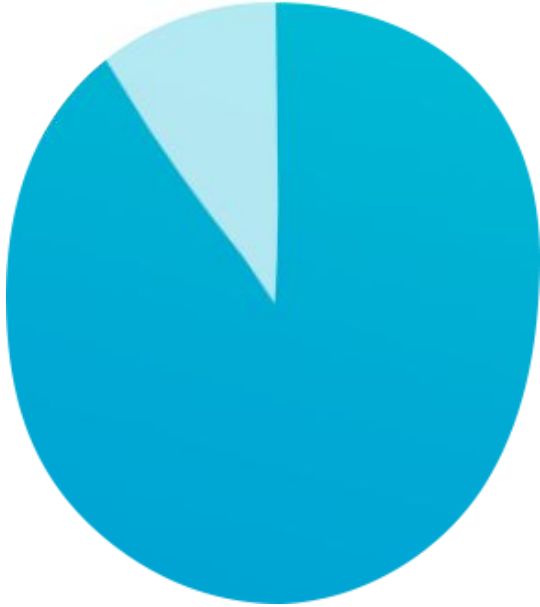

90% of US college grads donate to charity.