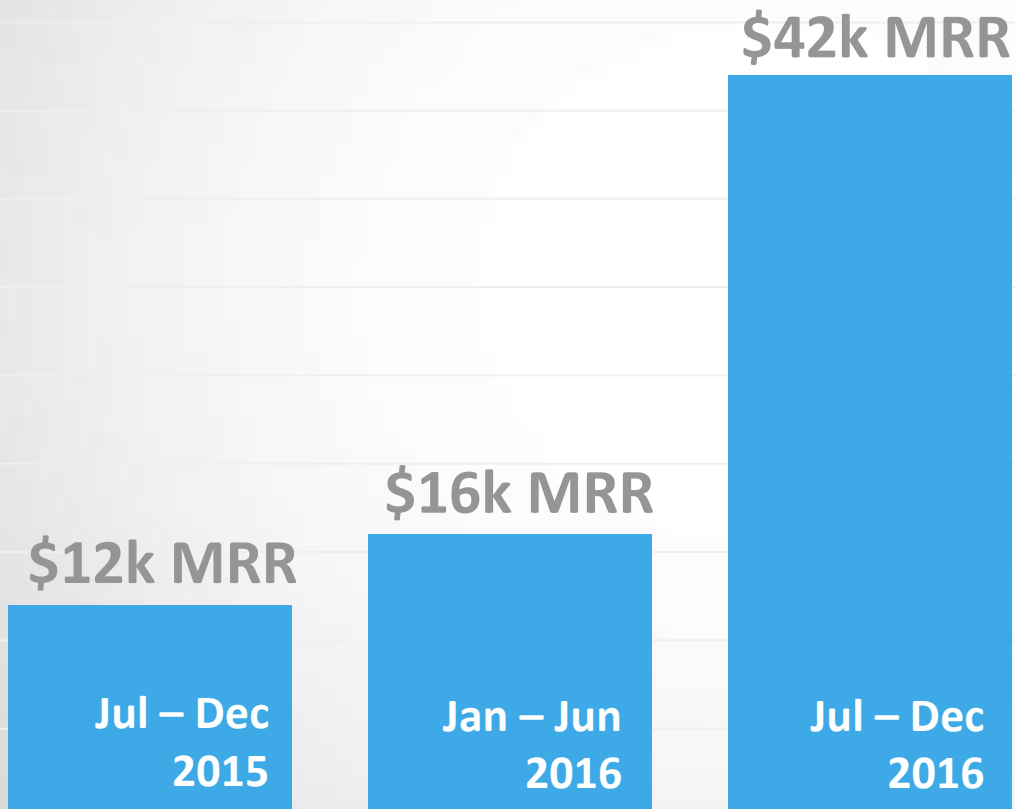

sickweather[®]

population health forecasting

angel.co/sickweather | founders@sickweather.com

**2 Weeks
Before CDC**

**91%
Accurate**

**Street
Level**

163% growth
100% inbound
85% margins

**1 Million Lives
Saved Each year**